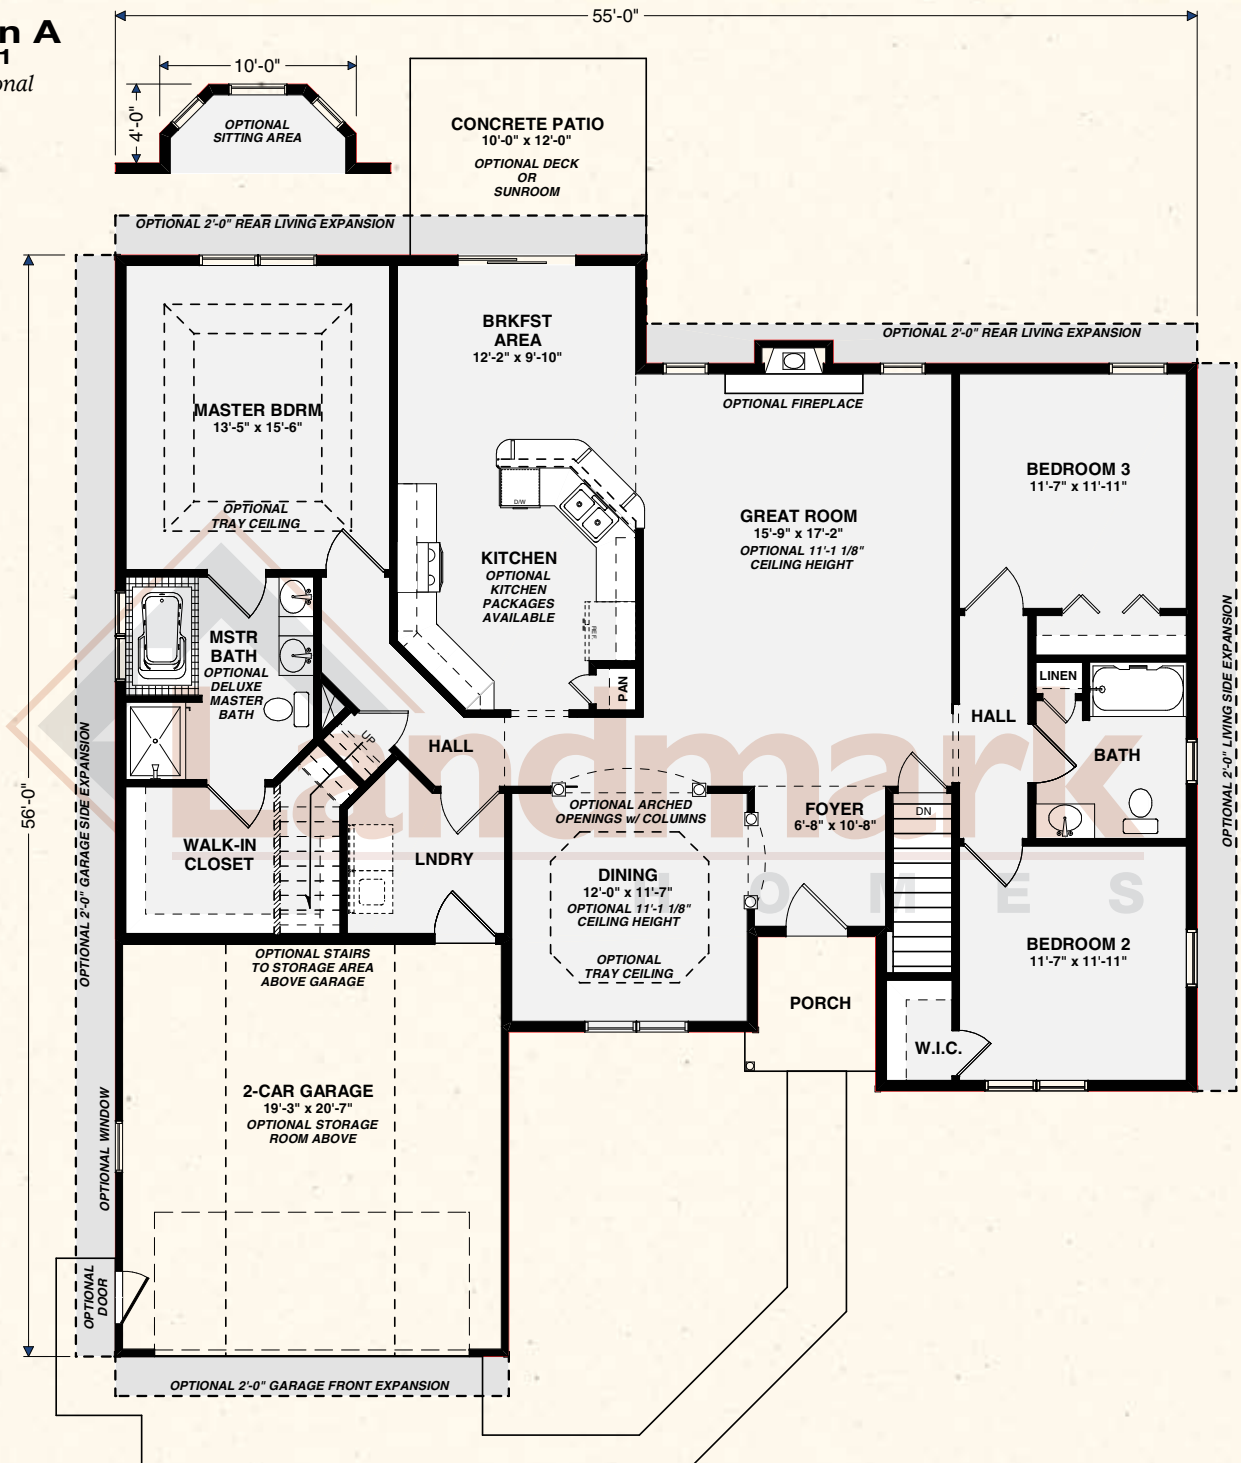

# THE ASHLEY

**Elevation A3**  
AS-A-OR-1421

*Shown with optional: Side load garage, hip roofs*

**Elevation A2**  
AS-A-OR-1421

*Shown with optional: Arched carriage style garage door, garage gable window, arched window headers, arched porch beam, 8" square porch columns*

**Floor Plan A**  
**AS-A-OR-1421**  
 Shown with optional  
 Master Bath

© 2008 Landmark Builders, Inc. We enforce our Federal copyright laws to protect our home buyers. Elevations and landscaping are artists conceptions only. Floor plans may vary depending on elevation selected. Blue prints take precedence over artwork. Some elevations shown with options.